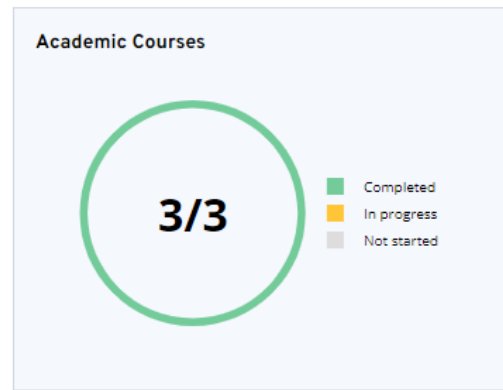

 Progress

Dashboard

Rewards

Courses

 Application

 Application form challenges

 Contact

YUFE Virtualni Kampus – Progress Tracker

YUFE Student Journey Letter
of Participation

YUFE Student Journey Certificate

YUFE Mobility Star

Achieved on 07-07-2022

YUFE Language Star

In progress

YUFE Professional Star

In progress

YI

YUFE Student Journey Certificate
CERTIFICATE

ACHIEVED

YUFE Induction Courses

YUFE Star
or more

YUFE Academic Courses
min 12 ects

YUFE Academy Lectures
min 3

**Kako se
prijaviti?**