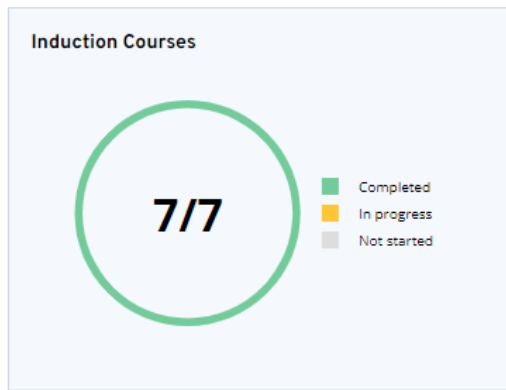

YUFE
angažman u zajednici

YUFE
Akademija

YUFE
uvodni tečajevi

✓ **Koji mogu biti intra- ili ekstrakurikularni**

✓ Individualizirani ishodi/rezultati za studente

YUFE Virtualni Kampus – Progress Tracker

track your progress here

 Progress

Dashboard

Rewards

Courses

 Application

 Application form challenges

 Contact

YUFE Virtualni Kampus – Progress Tracker

YUFE Student Journey Letter
of Participation

YUFE Student Journey Certificate

YUFE Mobility Star

Achieved on 07-07-2022

YUFE Language Star

In progress

YUFE Professional Star

In progress

YI

YUFE Student Journey Certificate
CERTIFICATE

ACHIEVED

YUFE Induction Courses

YUFE Star
or more

YUFE Academic Courses
min 12 ects

YUFE Academy Lectures
min 3

**Kako se
prijaviti?**