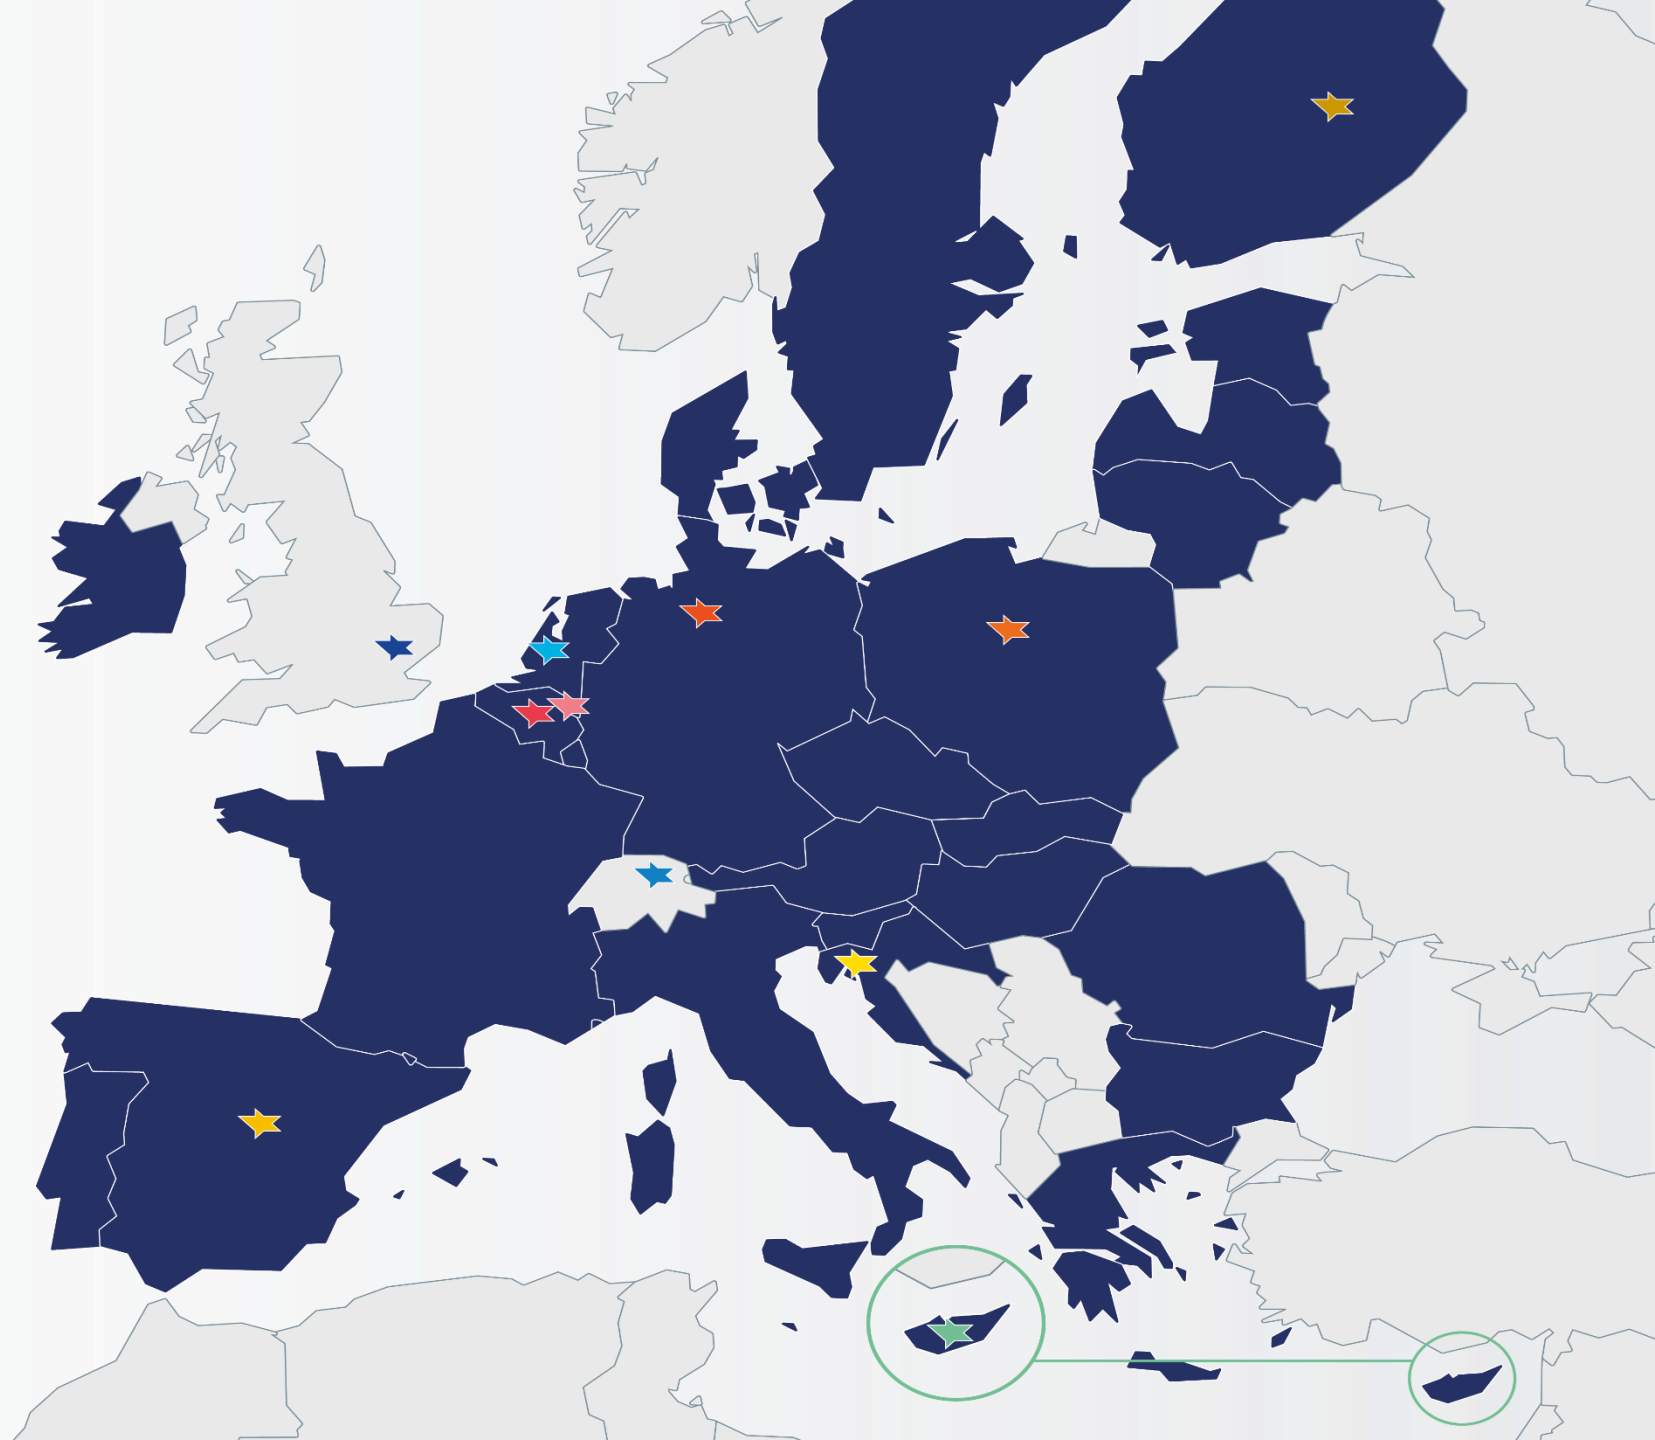

Europsko Sveučilište
Young Universities for the
Future of Europe (YUFE)

YUFE Partners

- 

University of Antwerp
- 

Maastricht University
- 

University of Bremen
- 

NICOLAUS COPERNICUS UNIVERSITY IN TORUN
- 

Universidad Carlos III de Madrid
- 

UNIVERSITY OF EASTERN FINLAND
- 

UNIRI
- 

University of Cyprus
- 

University of Essex
- 

GLOBAL
A subsidiary of Educational Testing Service
- 

THE ADECCO GROUP

YUFE se sastoji od 9 sveučilišta i 4 neakademska partnera.

YUFE sveučilišta su:

- *Maastricht University*
- *Nicolaus Copernicus University in Torun*
- *University of Eastern Finland*
- *University of Rijeka*
- *University of Cyprus*
- *University Carlos III Madrid*
- *University of Antwerp*
- *University of Essex*
- *University of Bremen*