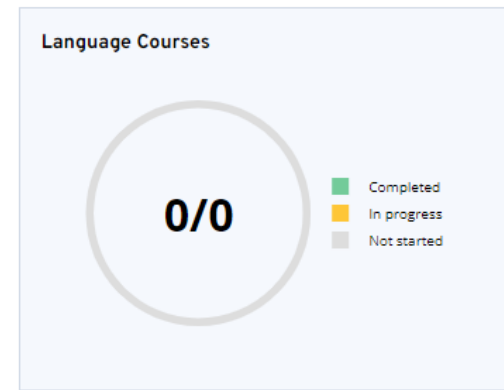

 Progress

Dashboard

Rewards

Courses

 Application

 Application form challenges

 Contact

YUFE Virtualni Kampus – Progress Tracker

YUFE Student Journey Letter
of Participation

YUFE Student Journey Certificate

YUFE Mobility Star

Achieved on 07-07-2022

YUFE Language Star

In progress

YUFE Professional Star

In progress

YI

YUFE Student Journey Certificate
CERTIFICATE

ACHIEVED

YUFE Induction Courses

YUFE Star
or more

YUFE Academic Courses
min 12 ects

YUFE Academy Lectures
min 3

**Kako se
prijaviti?**