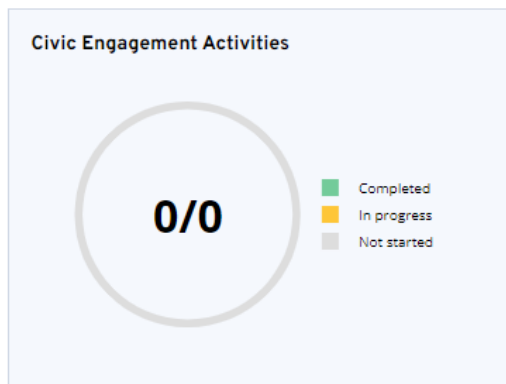

YUFE
angažman u zajednici

YUFE
Akademija

YUFE
uvodni tečajevi

✓ **Koji mogu biti intra- ili ekstrakurikularni**

✓ Individualizirani ishodi/rezultati za studente

YUFE Virtualni Kampus – Progress Tracker

track your progress here

 Progress

Dashboard

Rewards

Courses

 Application

 Application form challenges

 Contact

YUFE Virtualni Kampus – Progress Tracker

YUFE Student Journey Letter
of Participation

YUFE Student Journey Certificate

YUFE Mobility Star

Achieved on 07-07-2022

YUFE Language Star

In progress

YUFE Professional Star

In progress